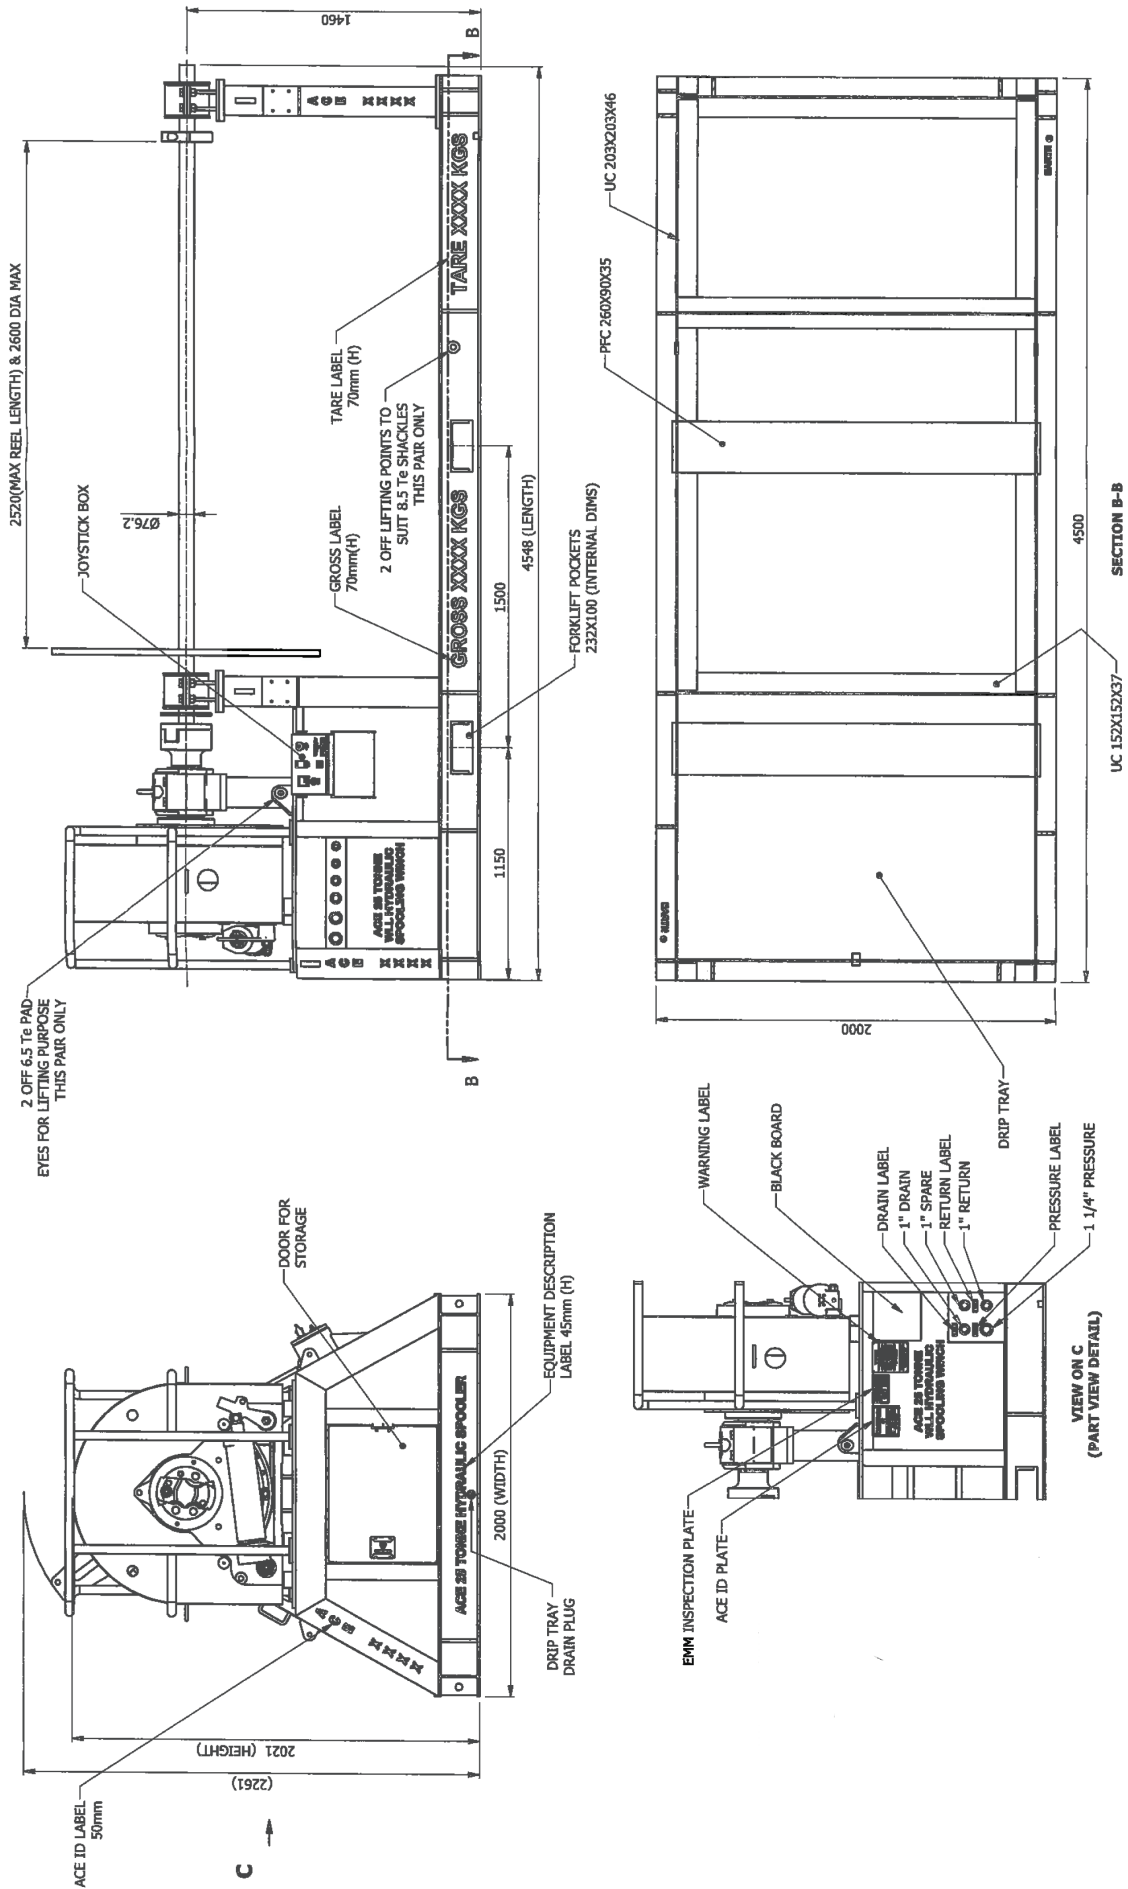

## Spooler 25T - SLSP0251

### Technical data

Length:	4548mm
Width:	2000mm
Height:	2021mm
Max Reel Dia:	1250mm
Max Reel Width:	2520mm
Machine weight:	3789Kg <b>Without shaft</b>
Lifting:	Fitted with forklift pockets & 4 point lifting sling set fitted (without reel).
Design Temperature:	-10° up to +40°C

### Performance Data

Layer Diameter (mm)	Pull @ 135 bar (Tonnes)	Winch Speed (M/Min)
500	13.3	8.5
1000	6.7	17.1
1500	4.4	25.6
2000	3.3	34.2
2500	2.7	42.7
3000	2.2	51.2

# Spooler 25T - SLSP0251