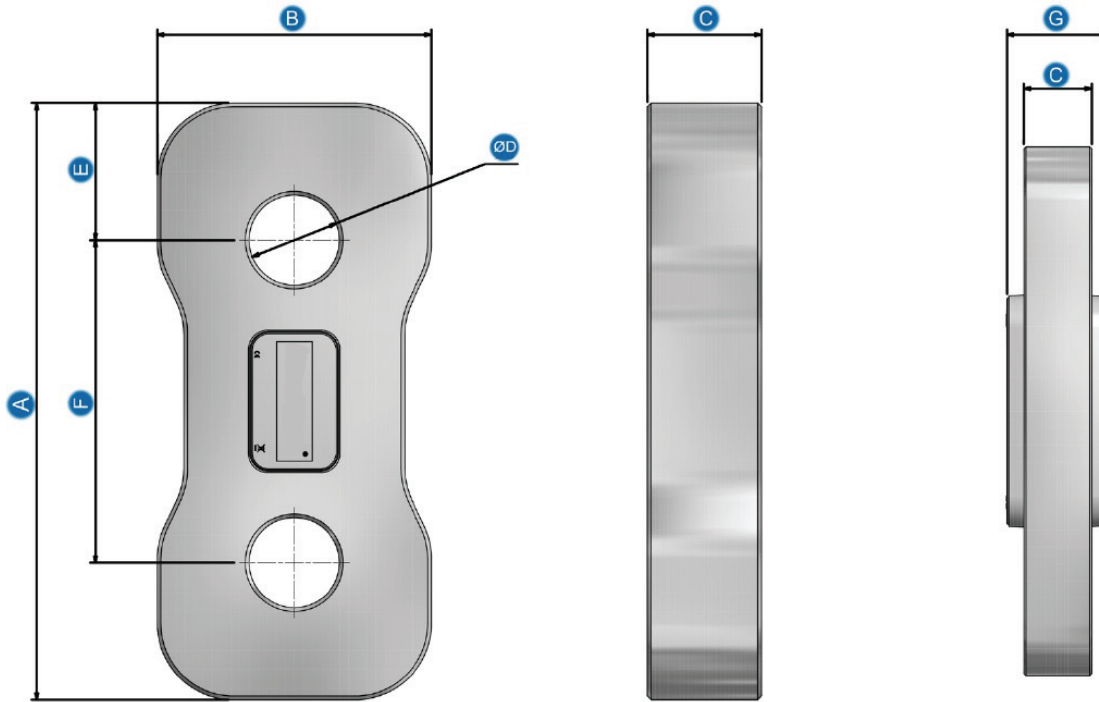

Safe Lifting.eu

Your Heavy Lifting Rental Partner

Load Link 500t

A	1150mm
B	636mm
C	237mm
D	188mm
E	318mm
F	541mm
G	N/A

Safety Factor	5:1
Battery type	transmitter 2xAA
Battery life	Up to 1700 hours
Display type	Handset 69mm 128 x 64mm LCD display.
Operating temp	-25° to + 70° C
Accuracy	< ±0.25% Non-Linearity
Frequency	2.4 GHz ISM
System range	up to 250m (clear line of sight)
Data rate	57600 bit/s
Protection rating	IP67