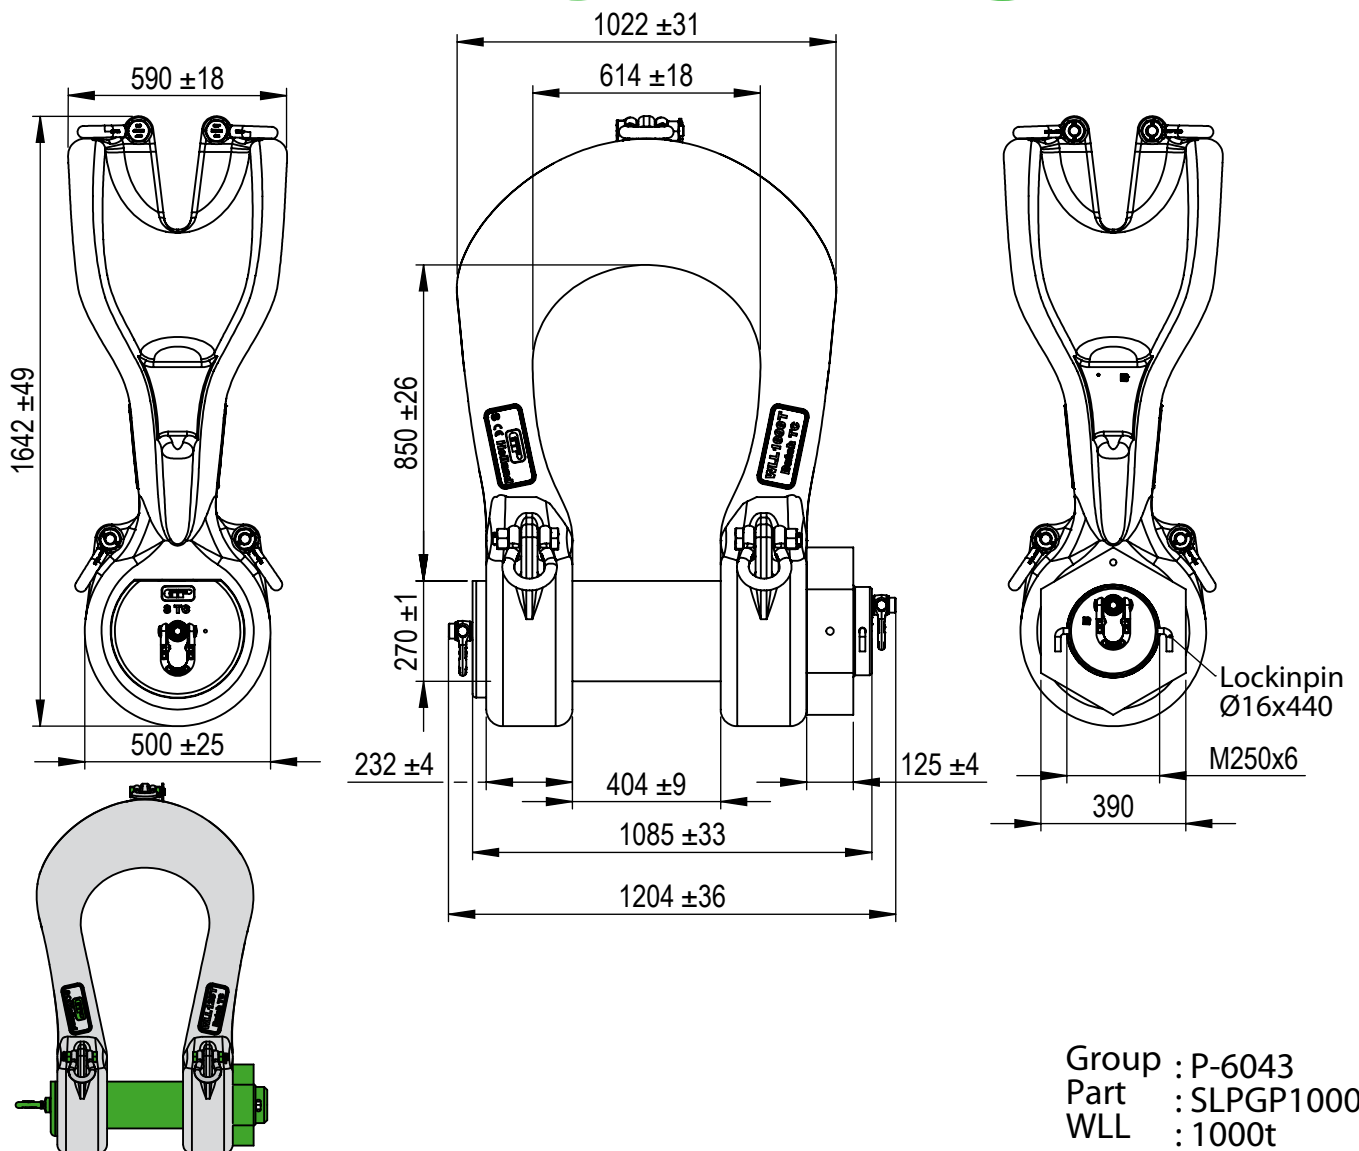

POWER SLING SHACKLE

Group : P-6043
Part : SLPGP1000
WLL : 1000t

Copyright by Van Beest B.V. and Safe Lifting Europe B.V. This document or any part of it may neither be made known, copied or multiplied, nor used for any purpose other than that for which it is specifically furnished, without the prior written consent.