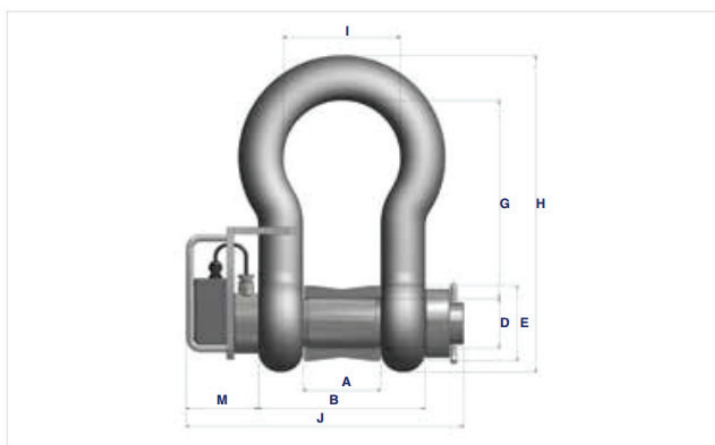

## Load shackle 1000T

### Technical Data

Load rating	1000T
Proof load	150% of rated load
Ultimate load	400% of rated load
Weight	1460Kg
Operating temperature range	-25° to +70°C
Power supply wireless output	1.5V AA Batteries

### Specifications

- IP 67
- Radio range up to 350M with no obstructions or interference.
- RF 2,4 Ghz, ISM

<b>A</b> mm	230
<b>B</b> mm	240
<b>C</b> mm	700
<b>D</b> mm	420
<b>E</b> mm	240
<b>F</b> mm	380
<b>G</b> mm	750
<b>H</b> mm	1290
<b>I</b> mm	420
<b>J</b> mm	1020
<b>M</b> mm	127

### Loadlink Configuration

This product can be used in combination with our custom made Link plate and a 1000T Wide Body Shackle.